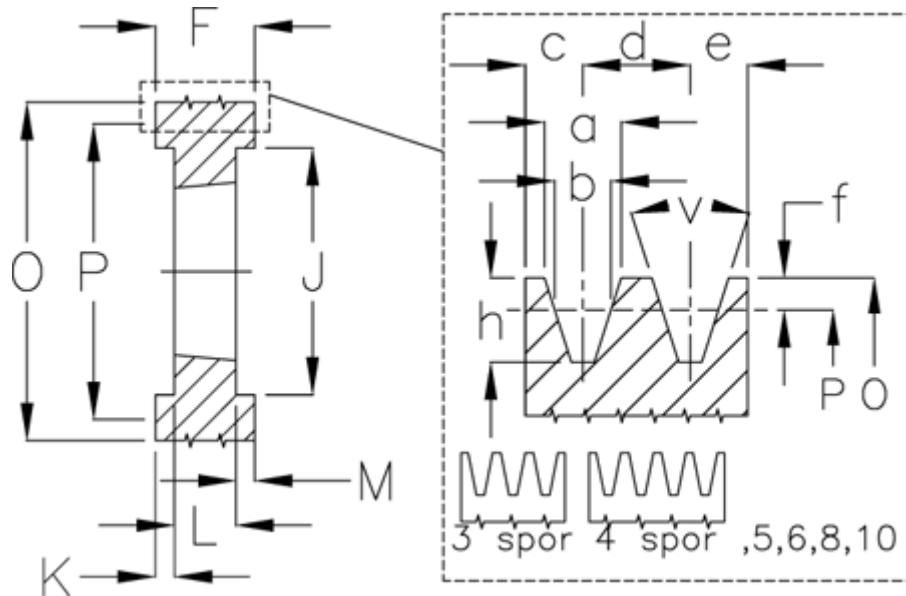

Article number: 604112023606

Description: V-belt pulley SPC 236/6 TL3535

Measures

a	= 22.0	For bush	= 3535	O	= 245.6
b	= 19.0	h	= 23.8	P	= 236
Bush ζ max	= 90	J	= 180	Type	= SPC
c	= 17.0	K	= 36,5	v	= 34 degrees
d	= 25.5	L	= 89		
e	= 17.0	m	= 36.5		
f	= 4.8	N	= -		
F	= 162	Number of ribs	= 6		